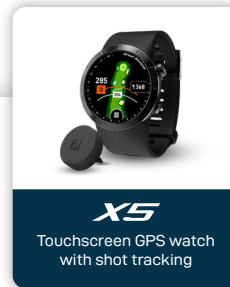

Shot Scope Product Info Sheet

Shot Scope

GPS devices

F/M/B GPS distances	✓	✓	✓	✓
Distance to hazards	✓	✓	✓	✓
Layup points	✓	✓	✓	✓
Dogleg distances	✓	✓	✓	✓
Hole maps	✓ Full	✓ Personalized	✓ Full	✓ Detailed
Greenview & pin placement	✓	✓	✓	✓
Scorecard	✓	✓	✓	✓
42,000 preloaded courses	✓	✓	✓	✓
Green contour maps	✗	✗	✗	✓
Shot tracking	✓	✓	✗	✓ Manual
100 tour level stats	✓	✓	✗	✓
Waterproof	✓	✓	✓	✓ IPX7
Display / navigation type	Buttons	Touchscreen	Buttons + Large digit	Touchscreen
Battery life in golf mode	2+ Rounds	2+ Rounds	2+ Rounds	3+ Rounds
Competition legal	✓	✓	✓	✓
No subscription	✓	✓	✓	✓

Mobile shot tracking

GPS distances	✓
Hole Maps	✓
Moveable distance icon	✓
Scorecard	✓
42,000 preloaded courses	✓
Manual shot tracking	✓
100 tour level stats	✓
Display / navigation type	Mobile phone
Battery life	Mobile battery
Competition legal	✓
No subscription	✓

Shot Scope Product Info Sheet

Shot Scope

Rangefinders

Range	700 yards	1300 yards	900 yards	800 yards
Adaptive slope technology	✓	✓	✓	✓
Cart magnet	✓	✓	✓	✓
Target-lock vibration	✓	✓ Enhanced	✓	✓
Rapid-fire detection	✓	✓ Enhanced	✓	✓
Zoom magnification	x6	x7	x7	x6
Crystal clear optics	✓	✓	✓	✓
OLED display	✗	✓	✗	✗
Red optics	✗	✓	✓	✗
GPS distances	✗	✗	✓	✗
Shot tracking	✗	✗	✓	✗
Free GPS hole maps (App)	✓	✓	✓	✓
Competition legal	✓	✓	✓	✓
No subscription	✓	✓	✓	✓
Premium carry case	✓	✓	✓	✓
Battery type	CR2-3V	CR2-3V	CR2-3V	CR2-3V

Launch monitors

Carry distance	✓
Total distance	✓
Clubhead speed	✓
Ball speed	✓
Smash factor	✓
Indoor & outdoor capable	✓
Session history	✓
Portable	✓
IPX3 waterproof	✓
Premium case	✓
Battery life	10hrs