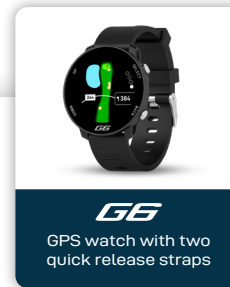

Shot Scope Product Info Sheet

Shot Scope

GPS devices

F/M/B GPS distances	✓	✓	✓	✓
Distance to hazards	✓	✓	✓	✓
Layup points	✓	✓	✓	✓
Dogleg distances	✓	✓	✓	✓
Hole maps	✓ Full	✓ Personalized	✓ Full	✓ Detailed
Greenview & pin placement	✓	✓	✓	✓
Scorecard	✓	✓	✓	✓
42,000 preloaded courses	✓	✓	✓	✓
Green contour maps	✗	✗	✗	✓
Shot tracking	✓	✓	✗	✓ Manual
100 tour level stats	✓	✓	✗	✓
Waterproof	✓	✓	✓	✓ IPX7
Display / navigation type	Buttons	Touchscreen	Buttons + Large digit	Touchscreen
Battery life in golf mode	2+ Rounds	2+ Rounds	2+ Rounds	3+ Rounds
Competition legal	✓	✓	✓	✓
No subscription	✓	✓	✓	✓

Mobile shot tracking

GPS distances	✓
Hole Maps	✓
Moveable distance icon	✓
Scorecard	✓
42,000 preloaded courses	✓
Manual shot tracking	✓
100 tour level stats	✓
Display / navigation type	Mobile phone
Battery life	Mobile battery
Competition legal	✓
No subscription	✓

Shot Scope Product Info Sheet

Shot Scope

Rangefinders

Range	700 yards	1300 yards	900 yards	800 yards
Adaptive slope technology	✓	✓	✓	✓
Cart magnet	✓	✓	✓	✓
Target-lock vibration	✓	✓ Enhanced	✓	✓
Rapid-fire detection	✓	✓ Enhanced	✓	✓
Zoom magnification	x6	x7	x7	x6
Crystal clear optics	✓	✓	✓	✓
OLED display	✗	✓	✗	✗
Red optics	✗	✓	✓	✗
GPS distances	✗	✗	✓	✗
Shot tracking	✗	✗	✓	✗
Free GPS hole maps (App)	✓	✓	✓	✓
Competition legal	✓	✓	✓	✓
No subscription	✓	✓	✓	✓
Premium carry case	✓	✓	✓	✓
Battery type	CR2-3V	CR2-3V	CR2-3V	CR2-3V

Launch monitors

Carry distance	✓
Total distance	✓
Clubhead speed	✓
Ball speed	✓
Smash factor	✓
Indoor & outdoor capable	✓
Session history	✓
Portable	✓
IPX3 waterproof	✓
Premium case	✓
Battery life	10hrs