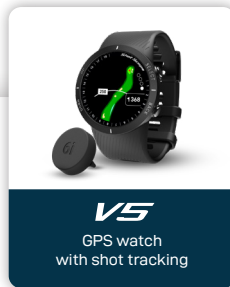

Shot Scope Product Info Sheet

Shot Scope

GPS devices

F/M/B GPS distances	✓	✓	✓	✓
Distance to hazards	✓	✓	✓	✓
Layup points	✓	✓	✓	✓
Dogleg distances	✓	✓	✓	✓
Hole maps	✓ Full	✓ Personalized	✓ Full	✓ Detailed
Greenview & pin placement	✓	✓	✓	✓
Scorecard	✓	✓	✓	✓
42,000 preloaded courses	✓	✓	✓	✓
Green contour maps	✗	✗	✗	✓
Shot tracking	✓	✓	✗	✓ Manual
100 tour level stats	✓	✓	✗	✓
Waterproof	✓	✓	✓	✓ IPX7
Display / navigation type	Buttons	Touchscreen	Buttons + Large digit	Touchscreen
Battery life in golf mode	2+ Rounds	2+ Rounds	2+ Rounds	3+ Rounds
Competition legal	✓	✓	✓	✓
No subscription	✓	✓	✓	✓

Mobile shot tracking

GPS distances	✓
Hole Maps	✓
Moveable distance icon	✓
Scorecard	✓
42,000 preloaded courses	✓
Manual shot tracking	✓
100 tour level stats	✓
Display / navigation type	Mobile phone
Battery life	Mobile battery
Competition legal	✓
No subscription	✓

Shot Scope Product Info Sheet

Shot Scope

Rangefinders

Range	700 yards	1300 yards	900 yards	800 yards
Adaptive slope technology	✓	✓	✓	✓
Cart magnet	✓	✓	✓	✓
Target-lock vibration	✓	✓ Enhanced	✓	✓
Rapid-fire detection	✓	✓ Enhanced	✓	✓
Zoom magnification	x6	x7	x7	x6
Crystal clear optics	✓	✓	✓	✓
OLED display	✗	✓	✗	✗
Red optics	✗	✓	✓	✗
GPS distances	✗	✗	✓	✗
Shot tracking	✗	✗	✓	✗
Free GPS hole maps (App)	✓	✓	✓	✓
Competition legal	✓	✓	✓	✓
No subscription	✓	✓	✓	✓
Premium carry case	✓	✓	✓	✓
Battery type	CR2-3V	CR2-3V	CR2-3V	CR2-3V

Launch monitors

Carry distance	✓
Total distance	✓
Clubhead speed	✓
Ball speed	✓
Smash factor	✓
Indoor & outdoor capable	✓
Session history	✓
Portable	✓
IPX3 waterproof	✓
Premium case	✓
Battery life	10hrs